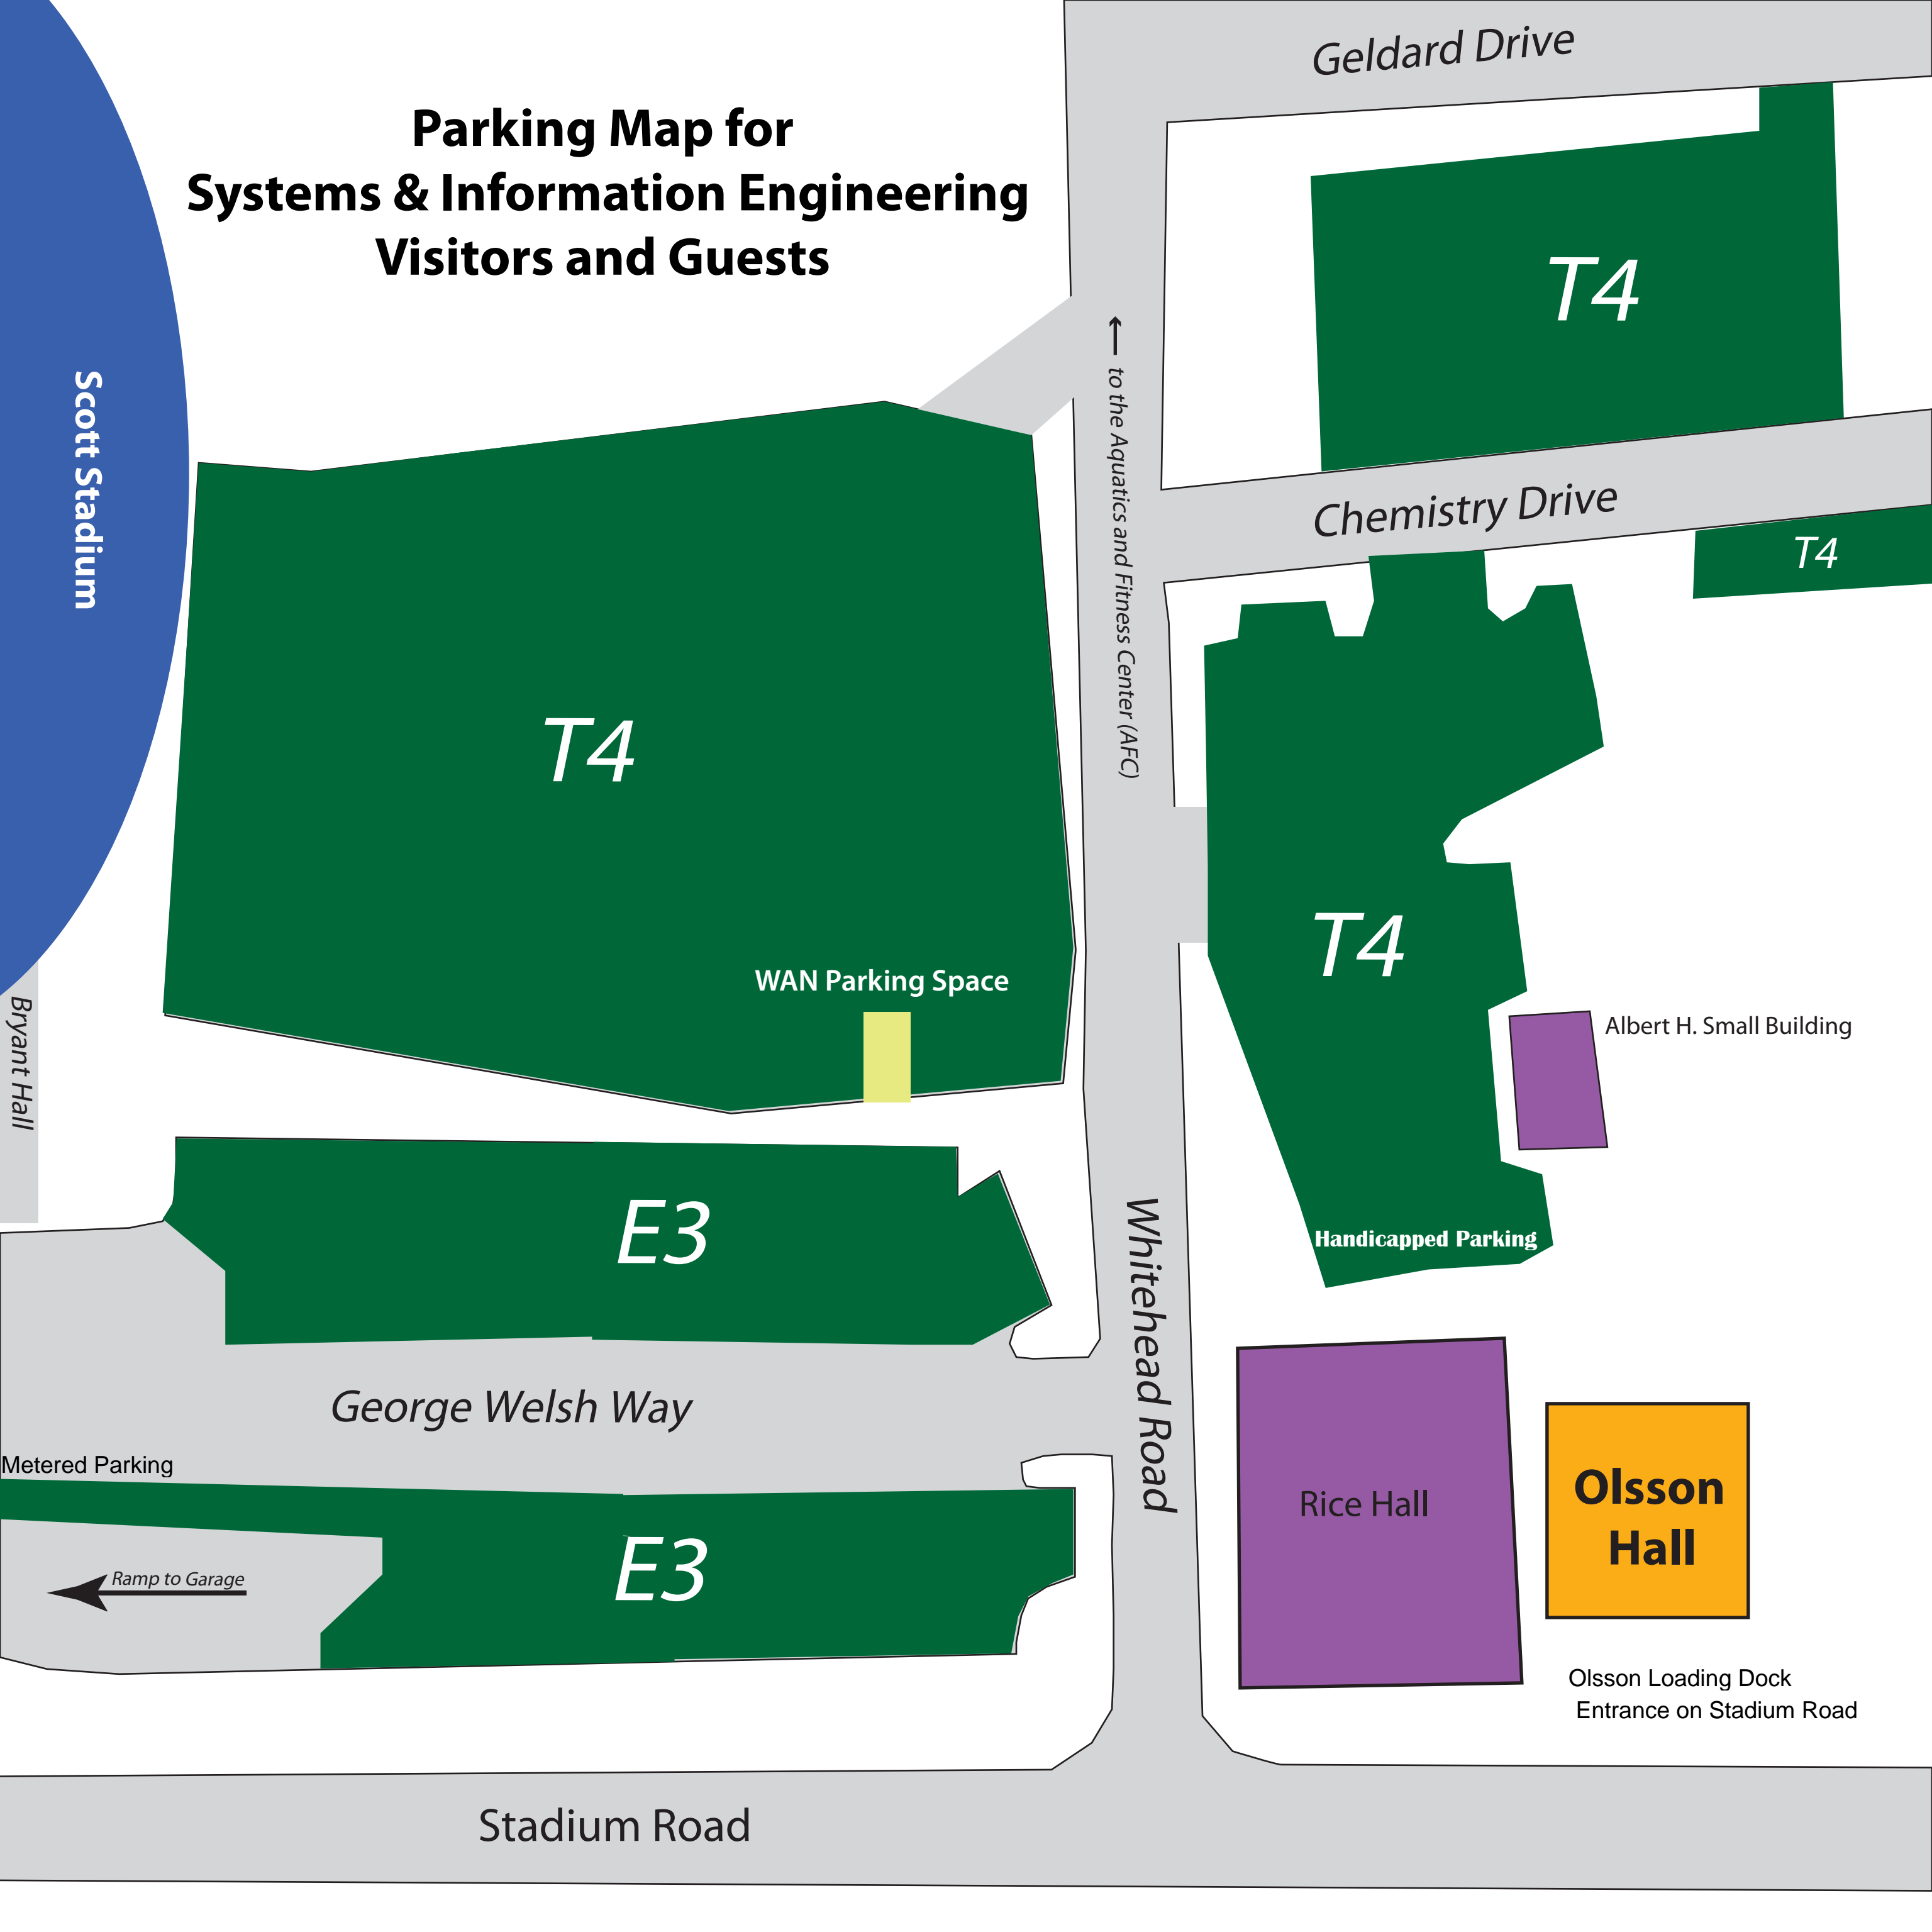

# Parking Map for Systems & Information Engineering Visitors and Guests

Scott Stadium

Bryant Hall

T4

WAN Parking Space

E3

George Welsh Way

Metered Parking

Ramp to Garage

E3

Stadium Road

Geldard Drive

T4

Chemistry Drive

T4

T4

Handicapped Parking

Albert H. Small Building

to the Aquatics and Fitness Center (AFC)

Whitehead Road

Rice Hall

**Olsson  
Hall**

Olsson Loading Dock  
Entrance on Stadium Road